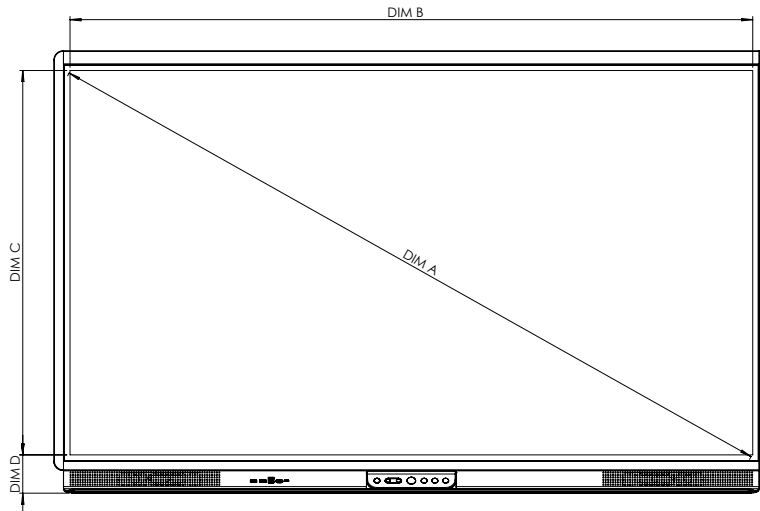

ActivPanel 9

TECHNICAL DRAWINGS

65"

Front

DIM	DIMENSION (mm)
A	1640mm [64.6in]
B	1429mm [56.3in]
C	805mm [31.7in]
D	93mm [3.7in]

Back

DIM ID	DIMENSION
E	131mm [5.2in]
F	88mm [3.5in]
G	946mm [37.2in]
H	1509mm [59.4in]
I	600mm [23.6in]
J	400mm [15.75in]
K	295.3mm [11.6in]
L	250.4mm [9.9in]

Side

ActivPanel 9

TECHNICAL DRAWINGS

75"

Front

DIM	DIMENSION (mm)
A	1897mm [74.7in]
B	1652mm [65.0in]
C	930mm [36.6in]
D	93mm [3.6in]

Back

DIM ID	DIMENSION
E	130mm [5.1in]
F	88mm [3.5in]
G	1070mm [42.1in]
H	1730mm [68.1in]
I	800mm [31.5in]
J	400mm [15.75in]
K	357.6mm [14.1in]
L	312.6mm [12.31in]

Side

ActivPanel 9

TECHNICAL DRAWINGS

86"

Front

DIM	DIMENSION (mm)
A	2177mm [85.7in]
B	1897mm [74.7in]
C	1068mm [42.0in]
D	93mm [3.6in]

Back

Side

DIM ID	DIMENSION
E	132mm [5.2in]
F	88mm [3.5in]
G	1208mm [47.6in]
H	1975mm [77.8in]
I	800mm [31.5in]
J	600mm [23.6in]
K	326.6mm [12.9in]
L	281.6mm [11.09in]