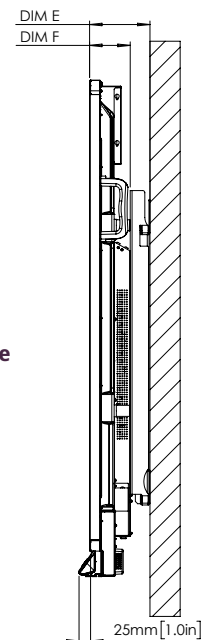

ActivPanel 9

TECHNICAL DRAWINGS

65"

Front

DIM	DIMENSION (mm)
A	1640mm [64.6in]
B	1429mm [56.3in]
C	805mm [31.7in]
D	93mm [3.7in]

Back

DIM ID	DIMENSION
E	131mm [5.2in]
F	88mm [3.5in]
G	946mm [37.2in]
H	1509mm [59.4in]
I	600mm [23.6in]
J	400mm [15.75in]
K	295.3mm [11.6in]
L	250.4mm [9.9in]

Side

ActivPanel 9

TECHNICAL DRAWINGS

75"

Front

DIM	DIMENSION (mm)
A	1897mm [74.7in]
B	1652mm [65.0in]
C	930mm [36.6in]
D	93mm [3.6in]

Back

DIM ID	DIMENSION
E	130mm [5.1in]
F	88mm [3.5in]
G	1070mm [42.1in]
H	1730mm [68.1in]
I	800mm [31.5in]
J	400mm [15.75in]
K	357.6mm [14.1in]
L	312.6mm [12.31in]

Side

ActivPanel 9

TECHNICAL DRAWINGS

86"

Front

DIM	DIMENSION (mm)
A	2177mm [85.7in]
B	1897mm [74.7in]
C	1068mm [42.0in]
D	93mm [3.6in]

Back

Side

DIM ID	DIMENSION
E	132mm [5.2in]
F	88mm [3.5in]
G	1208mm [47.6in]
H	1975mm [77.8in]
I	800mm [31.5in]
J	600mm [23.6in]
K	326.6mm [12.9in]
L	281.6mm [11.09in]