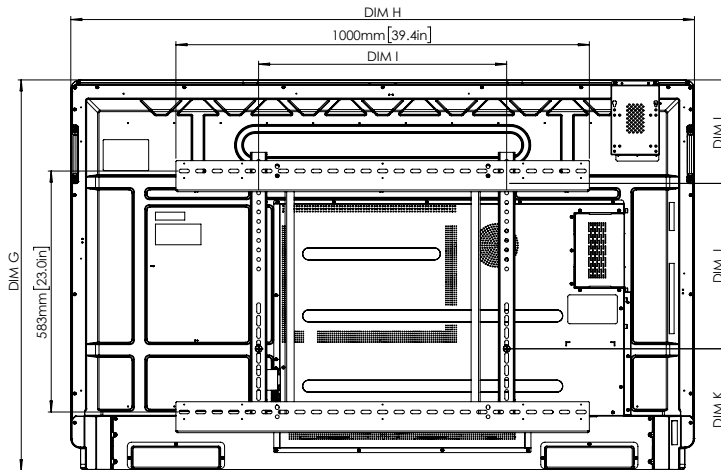

ActivPanel 9

TECHNICAL DRAWINGS

65"

Front

DIM	DIMENSION (mm)
A	1640mm [64.6in]
B	1429mm [56.3in]
C	805mm [31.7in]
D	93mm [3.7in]

Back

DIM ID	DIMENSION
E	131mm [5.2in]
F	88mm [3.5in]
G	946mm [37.2in]
H	1509mm [59.4in]
I	600mm [23.6in]
J	400mm [15.75in]
K	295.3mm [11.6in]
L	250.4mm [9.9in]

Side

ActivPanel 9

TECHNICAL DRAWINGS

75"

Front

DIM	DIMENSION (mm)
A	1897mm [74.7in]
B	1652mm [65.0in]
C	930mm [36.6in]
D	93mm [3.6in]

Back

DIM ID	DIMENSION
E	130mm [5.1in]
F	88mm [3.5in]
G	1070mm [42.1in]
H	1730mm [68.1in]
I	800mm [31.5in]
J	400mm [15.75in]
K	357.6mm [14.1in]
L	312.6mm [12.31in]

Side

ActivPanel 9

TECHNICAL DRAWINGS

86"

Front

DIM	DIMENSION (mm)
A	2177mm [85.7in]
B	1897mm [74.7in]
C	1068mm [42.0in]
D	93mm [3.6in]

Back

Side

DIM ID	DIMENSION
E	132mm [5.2in]
F	88mm [3.5in]
G	1208mm [47.6in]
H	1975mm [77.8in]
I	800mm [31.5in]
J	600mm [23.6in]
K	326.6mm [12.9in]
L	281.6mm [11.09in]