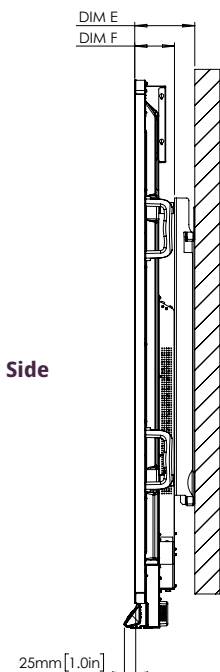

ActivPanel 9

TECHNICAL DRAWINGS

65"

Front

DIM	DIMENSION (mm)
A	1640mm [64.6in]
B	1429mm [56.3in]
C	805mm [31.7in]
D	93mm [3.7in]

Back

DIM ID	DIMENSION
E	131mm [5.2in]
F	88mm [3.5in]
G	946mm [37.2in]
H	1509mm [59.4in]
I	600mm [23.6in]
J	400mm [15.75in]
K	295.3mm [11.6in]
L	250.4mm [9.9in]

Side

ActivPanel 9

TECHNICAL DRAWINGS

75"

Front

DIM	DIMENSION (mm)
A	1897mm [74.7in]
B	1652mm [65.0in]
C	930mm [36.6in]
D	93mm [3.6in]

Back

DIM ID	DIMENSION
E	130mm [5.1in]
F	88mm [3.5in]
G	1070mm [42.1in]
H	1730mm [68.1in]
I	800mm [31.5in]
J	400mm [15.75in]
K	357.6mm [14.1in]
L	312.6mm [12.31in]

Side

ActivPanel 9

TECHNICAL DRAWINGS

86"

Front

DIM	DIMENSION (mm)
A	2177mm [85.7in]
B	1897mm [74.7in]
C	1068mm [42.0in]
D	93mm [3.6in]

Back

Side

DIM ID	DIMENSION
E	132mm [5.2in]
F	88mm [3.5in]
G	1208mm [47.6in]
H	1975mm [77.8in]
I	800mm [31.5in]
J	600mm [23.6in]
K	326.6mm [12.9in]
L	281.6mm [11.09in]