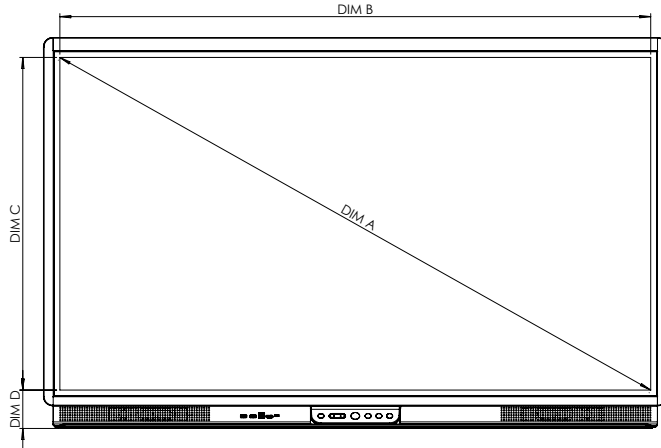

COMPLIANCE & CERTIFICATION

Regulatory Certifications	CE, FCC, IC, UL, CUL, CB, RCM
Energy Star Certified	65" 4K: Yes 75" 4K: Yes 86" 4K: No

PHYSICAL SPECIFICATIONS

Panel Dimensions	65": 1509 x 946 x 113 mm (59.4 x 37.2 x 4.4 in) 75": 1730 x 1070 x 113 mm (68.1 x 42.1 x 4.4 in) 86": 1975 x 1208 x 113 mm (77.8 x 47.6 x 4.4 in)
Packed Dimensions	65": 1660 x 1045 x 220 mm (65.4 x 41.1 x 8.7 in) 75": 1900 x 1160 x 225 mm (74.8 x 45.7 x 8.9 in) 86": 2160 x 1310 x 225 mm (85 x 51.6 x 8.9 in)
Panel Net Weight	65": 43.2 kg (95.3 lb) 75": 55.3 kg (121.9 lb) 86": 69.6 kg (153.4 lb)
Packed Weight	65": 58.6 kg (129.2 lb) 75": 73 kg (160.9 lb) 86": 91.6 kg (201.9 lb)
Wall Mount Dimensions	1010 x 720 x 52 mm (39.8 x 28.3 x 2.0 in)
VESA Mount Point	65": 600 x 400 mm (23.6 x 15.7 in) 75": 800 x 400 mm (31.5 x 15.7 in) 86": 800 x 600 mm (31.5 x 23.6 in)

ActivPanel 9

TECHNICAL DRAWINGS

65"

Front

DIM	DIMENSION (mm)
A	1640mm [64.6in]
B	1429mm [56.3in]
C	805mm [31.7in]
D	93mm [3.7in]

Back

DIM ID	DIMENSION
E	131mm [5.2in]
F	88mm [3.5in]
G	946mm [37.2in]
H	1509mm [59.4in]
I	600mm [23.6in]
J	400mm [15.75in]
K	295.3mm [11.6in]
L	250.4mm [9.9in]

Side

ActivPanel 9

TECHNICAL DRAWINGS

75"

Front

DIM	DIMENSION (mm)
A	1897mm [74.7in]
B	1652mm [65.0in]
C	930mm [36.6in]
D	93mm [3.6in]

Back

DIM ID	DIMENSION
E	130mm [5.1in]
F	88mm [3.5in]
G	1070mm [42.1in]
H	1730mm [68.1in]
I	800mm [31.5in]
J	400mm [15.75in]
K	357.6mm [14.1in]
L	312.6mm [12.31in]

DIM ID	DIMENSION
E	132mm [5.2in]
F	88mm [3.5in]
G	1208mm [47.6in]
H	1975mm [77.8in]
I	800mm [31.5in]
J	600mm [23.6in]
K	326.6mm [12.9in]
L	281.6mm [11.09in]