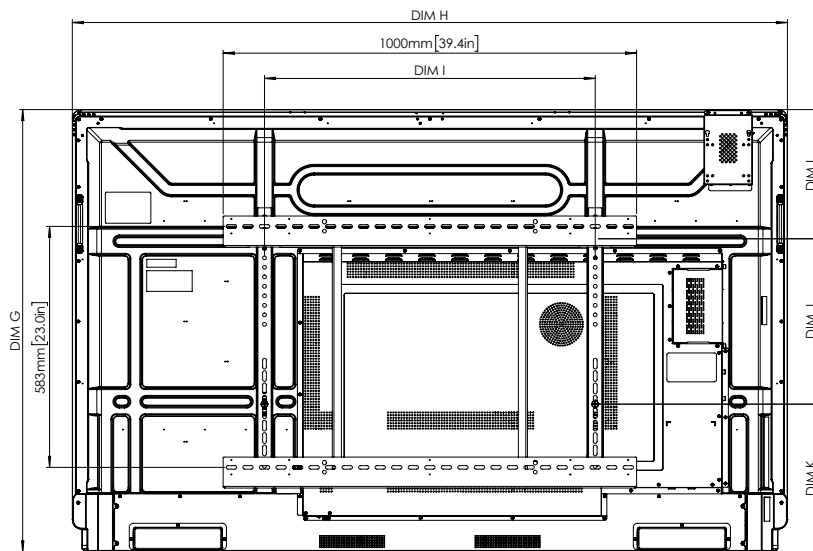

ActivPanel 9

TECHNICAL DRAWINGS

65"

Front

DIM	DIMENSION (mm)
A	1640mm [64.6in]
B	1429mm [56.3in]
C	805mm [31.7in]
D	93mm [3.7in]

Back

DIM ID	DIMENSION
E	131mm [5.2in]
F	88mm [3.5in]
G	946mm [37.2in]
H	1509mm [59.4in]
I	600mm [23.6in]
J	400mm [15.75in]
K	295.3mm [11.6in]
L	250.4mm [9.9in]

Side

ActivPanel 9

TECHNICAL DRAWINGS

75"

Front

DIM	DIMENSION (mm)
A	1897mm [74.7in]
B	1652mm [65.0in]
C	930mm [36.6in]
D	93mm [3.6in]

Back

DIM ID	DIMENSION
E	130mm [5.1in]
F	88mm [3.5in]
G	1070mm [42.1in]
H	1730mm [68.1in]
I	800mm [31.5in]
J	400mm [15.75in]
K	357.6mm [14.1in]
L	312.6mm [12.31in]

Side

ActivPanel 9

TECHNICAL DRAWINGS

86"

Front

DIM	DIMENSION (mm)
A	2177mm [85.7in]
B	1897mm [74.7in]
C	1068mm [42.0in]
D	93mm [3.6in]

Back

Side

DIM ID	DIMENSION
E	132mm [5.2in]
F	88mm [3.5in]
G	1208mm [47.6in]
H	1975mm [77.8in]
I	800mm [31.5in]
J	600mm [23.6in]
K	326.6mm [12.9in]
L	281.6mm [11.09in]