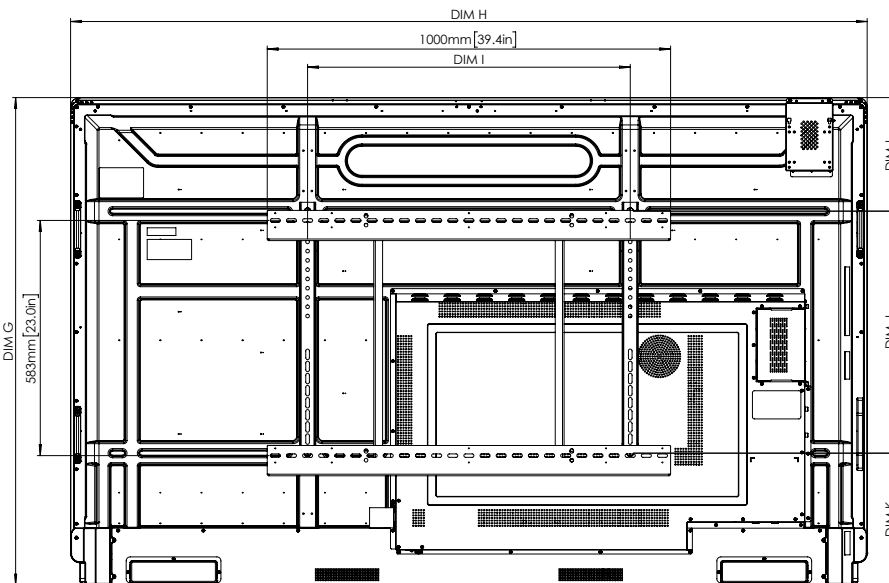

COMPLIANCE & CERTIFICATION

Regulatory Certifications	CE, FCC, IC, UL, CUL, CB, RCM
Energy Star Certified	65" 4K: Yes 75" 4K: Yes 86" 4K: No

PHYSICAL SPECIFICATIONS

Panel Dimensions	65": 1509 x 946 x 113 mm (59.4 x 37.2 x 4.4 in) 75": 1730 x 1070 x 113 mm (68.1 x 42.1 x 4.4 in) 86": 1975 x 1208 x 113 mm (77.8 x 47.6 x 4.4 in)
Packed Dimensions	65": 1660 x 1045 x 220 mm (65.4 x 41.1 x 8.7 in) 75": 1900 x 1160 x 225 mm (74.8 x 45.7 x 8.9 in) 86": 2160 x 1310 x 225 mm (85 x 51.6 x 8.9 in)
Panel Net Weight	65": 43.2 kg (95.3 lb) 75": 55.3 kg (121.9 lb) 86": 69.6 kg (153.4 lb)
Packed Weight	65": 58.6 kg (129.2 lb) 75": 73 kg (160.9 lb) 86": 91.6 kg (201.9 lb)
Wall Mount Dimensions	1010 x 720 x 52 mm (39.8 x 28.3 x 2.0 in)
VESA Mount Point	65": 600 x 400 mm (23.6 x 15.7 in) 75": 800 x 400 mm (31.5 x 15.7 in) 86": 800 x 600 mm (31.5 x 23.6 in)

Side

ActivPanel 9

TECHNICAL DRAWINGS

75"

Front

DIM	DIMENSION (mm)
A	1897mm [74.7in]
B	1652mm [65.0in]
C	930mm [36.6in]
D	93mm [3.6in]

Back

DIM ID	DIMENSION
E	130mm [5.1in]
F	88mm [3.5in]
G	1070mm [42.1in]
H	1730mm [68.1in]
I	800mm [31.5in]
J	400mm [15.75in]
K	357.6mm [14.1in]
L	312.6mm [12.31in]

Side

ActivPanel 9

TECHNICAL DRAWINGS

86"

Front

DIM	DIMENSION (mm)
A	2177mm [85.7in]
B	1897mm [74.7in]
C	1068mm [42.0in]
D	93mm [3.6in]

Back

Side

DIM ID	DIMENSION
E	132mm [5.2in]
F	88mm [3.5in]
G	1208mm [47.6in]
H	1975mm [77.8in]
I	800mm [31.5in]
J	600mm [23.6in]
K	326.6mm [12.9in]
L	281.6mm [11.09in]