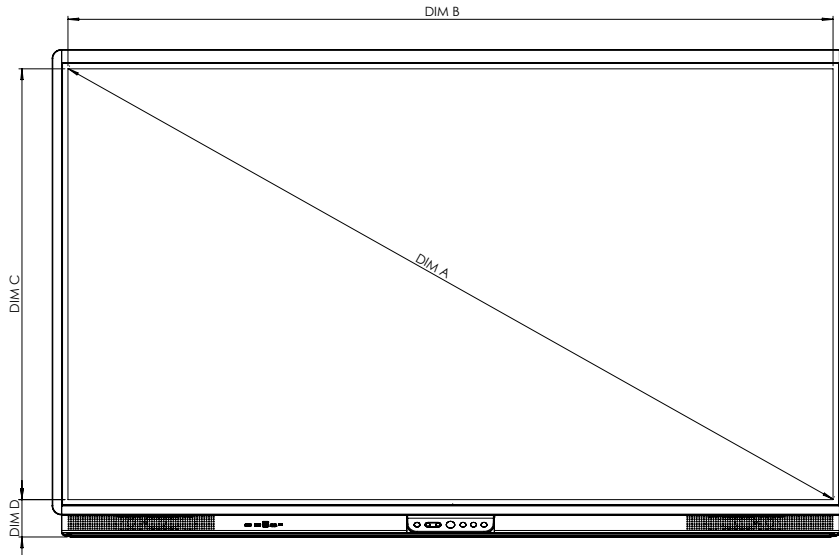

ActivPanel 9

TECHNICAL DRAWINGS

65"

Front

DIM	DIMENSION (mm)
A	1640mm [64.6in]
B	1429mm [56.3in]
C	805mm [31.7in]
D	93mm [3.7in]

Back

DIM ID	DIMENSION
E	131mm [5.2in]
F	88mm [3.5in]
G	946mm [37.2in]
H	1509mm [59.4in]
I	600mm [23.6in]
J	400mm [15.75in]
K	295.3mm [11.6in]
L	250.4mm [9.9in]

Side

ActivPanel 9

TECHNICAL DRAWINGS

75"

Front

DIM	DIMENSION (mm)
A	1897mm [74.7in]
B	1652mm [65.0in]
C	930mm [36.6in]
D	93mm [3.6in]

Back

DIM ID	DIMENSION
E	130mm [5.1in]
F	88mm [3.5in]
G	1070mm [42.1in]
H	1730mm [68.1in]
I	800mm [31.5in]
J	400mm [15.75in]
K	357.6mm [14.1in]
L	312.6mm [12.31in]

Side

ActivPanel 9

TECHNICAL DRAWINGS

86"

Front

DIM	DIMENSION (mm)
A	2177mm [85.7in]
B	1897mm [74.7in]
C	1068mm [42.0in]
D	93mm [3.6in]

Back

Side

DIM ID	DIMENSION
E	132mm [5.2in]
F	88mm [3.5in]
G	1208mm [47.6in]
H	1975mm [77.8in]
I	800mm [31.5in]
J	600mm [23.6in]
K	326.6mm [12.9in]
L	281.6mm [11.09in]