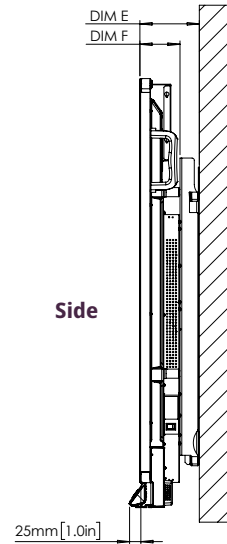

ActivPanel 9

TECHNICAL DRAWINGS

65"

Front

DIM	DIMENSION (mm)
A	1640mm [64.6in]
B	1429mm [56.3in]
C	805mm [31.7in]
D	93mm [3.7in]

Back

DIM ID	DIMENSION
E	131mm [5.2in]
F	88mm [3.5in]
G	946mm [37.2in]
H	1509mm [59.4in]
I	600mm [23.6in]
J	400mm [15.75in]
K	295.3mm [11.6in]
L	250.4mm [9.9in]

Side

ActivPanel 9

TECHNICAL DRAWINGS

75"

Front

DIM	DIMENSION (mm)
A	1897mm [74.7in]
B	1652mm [65.0in]
C	930mm [36.6in]
D	93mm [3.6in]

Back

DIM ID	DIMENSION
E	130mm [5.1in]
F	88mm [3.5in]
G	1070mm [42.1in]
H	1730mm [68.1in]
I	800mm [31.5in]
J	400mm [15.75in]
K	357.6mm [14.1in]
L	312.6mm [12.31in]

Side

ActivPanel 9

TECHNICAL DRAWINGS

86"

Front

DIM	DIMENSION (mm)
A	2177mm [85.7in]
B	1897mm [74.7in]
C	1068mm [42.0in]
D	93mm [3.6in]

Back

Side

DIM ID	DIMENSION
E	132mm [5.2in]
F	88mm [3.5in]
G	1208mm [47.6in]
H	1975mm [77.8in]
I	800mm [31.5in]
J	600mm [23.6in]
K	326.6mm [12.9in]
L	281.6mm [11.09in]